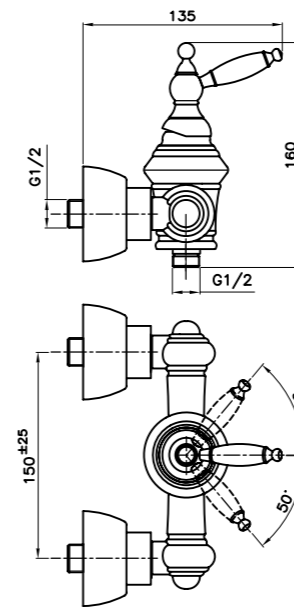

Product Technical drawing

Basin Mixer

Toilet Mixer

Kitchen Mixer

Bath Mixer

**BAMBOO**  
Basin Mixer  
مغسله فیتس

Chrome  
2401401  
24014101

**BAMBOO**  
kitchen Mixer  
مجلی فیتس