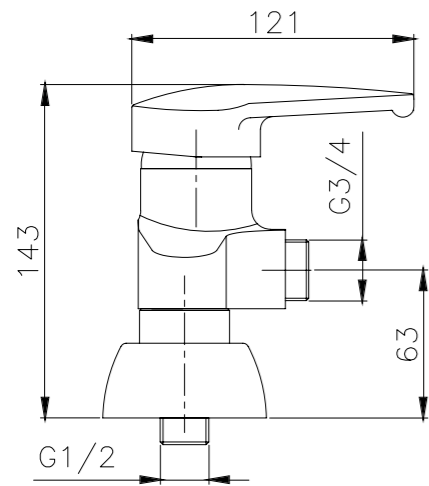

**ALP**  
Bath Mixer  
دوش فیتس  
Chrome  
0201201

Product Technical drawing

Basin Mixer

Kitchen Mixer

Toilet Mixer

Bath Mixer

Variety Of Colors  
Chrome, Chrome White

Alp  
Basin mixers