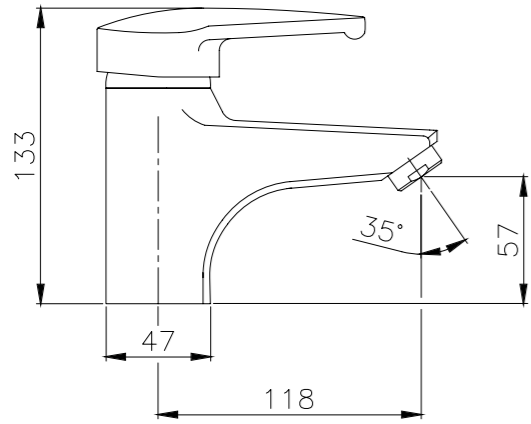

**ALP**  
Bath Mixer  
دوش فیتس  
Chrome  
0201201

Product Technical drawing

Basin Mixer

Kitchen Mixer

Toilet Mixer

Bath Mixer

Variety Of Colors  
Chrome, Chrome White

Alp  
Basin mixers