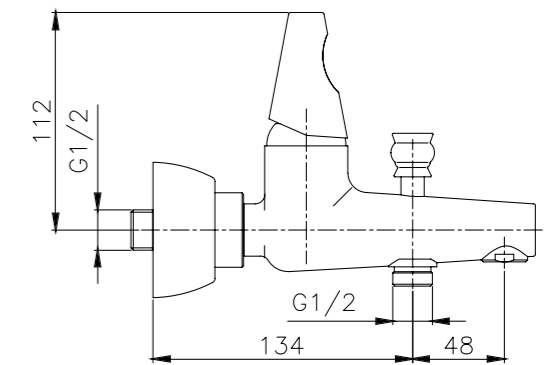

Product Technical drawing