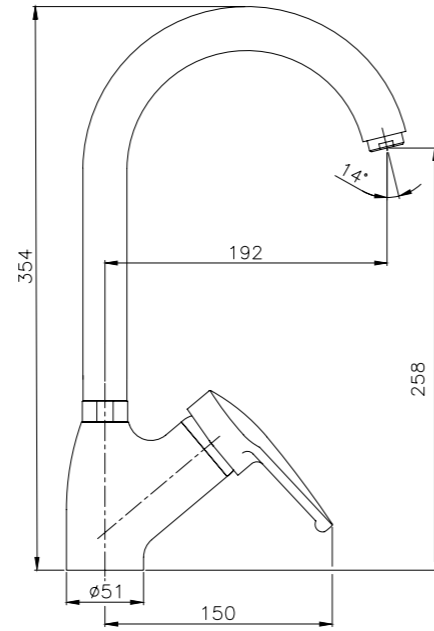

**ALP**  
Bath Mixer  
دوش فیتس  
Chrome  
0201201

Product Technical drawing

Basin Mixer

Kitchen Mixer

Toilet Mixer

Bath Mixer

Variety Of Colors  
Chrome, Chrome White

Alp  
Basin mixers