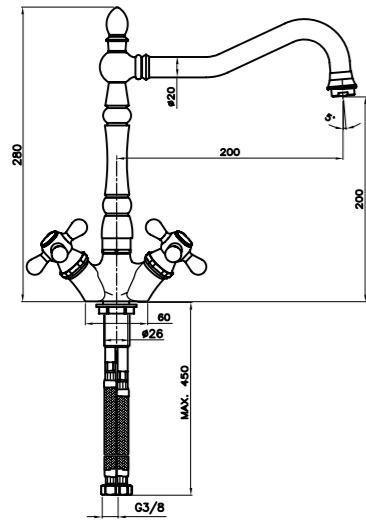

Product Technical drawing

Basin Mixer