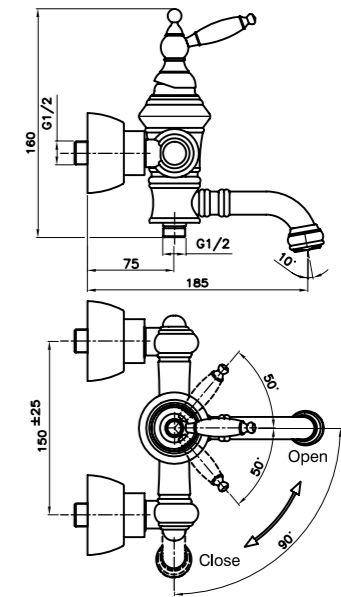

Product Technical drawing

Basin Mixer

Toilet Mixer

Kitchen Mixer

Bath Mixer

**BAMBOO**  
Basin Mixer  
مغسله فیتس

Chrome  
2401401  
24014101

**BAMBOO**  
kitchen Mixer  
مجلی فیتس