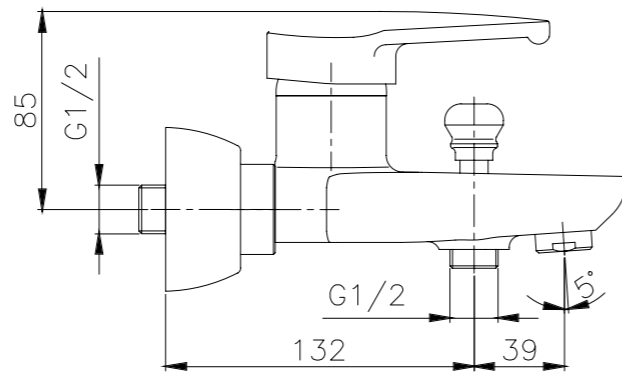

**ALP**  
Bath Mixer  
دوش فیتس  
Chrome  
0201201

Product Technical drawing

Basin Mixer

Kitchen Mixer

Toilet Mixer

Bath Mixer

Variety Of Colors  
Chrome, Chrome White

Alp  
Basin mixers